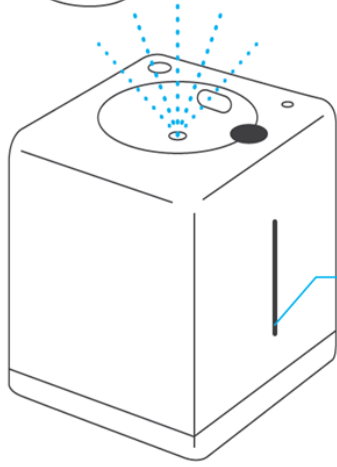

Customer's voice:

- "It's nice that we don't have to touch it."
- "It comes out upward!"
- "Wow!"

Medical Facilities

We replaced the push bottle-type sanitizer to Liquid Jet. Now we only need to hold our hand above the device. Patients like it, too, that they don't have to touch it directly.

How to Use

Hold your hand above the device for liquid ejection

Check liquid level here

Name of Each Part

Available Colors

White

Black

Silver

Pink

Blue

For reference: **Display plate** (*optional)