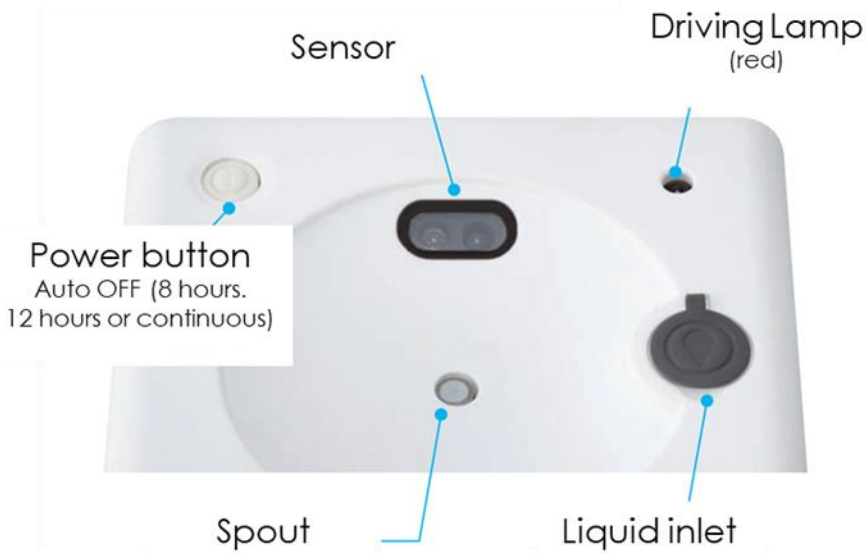

How to Use

Hold your hand above the device for liquid ejection

Check liquid level here

Name of Each Part

Available Colors

White

Black

Silver

Pink

Blue

For reference: **Display plate** (*optional)