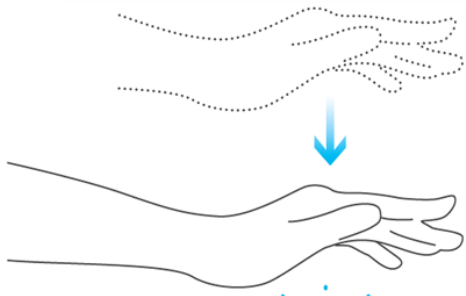

Customer's voice:

- "It's nice that we don't have to touch it."
- "It comes out upward!"
- "Wow!"

Medical Facilities

We replaced the push bottle-type sanitizer to Liquid Jet. Now we only need to hold our hand above the device. Patients like it, too, that they don't have to touch it directly.

How to Use

Hold your hand above the device for liquid ejection

Check liquid level here

Name of Each Part

Available Colors

White

Black

Silver